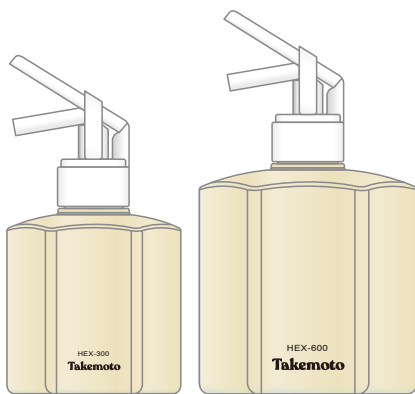

PD-0928LV Pump

Push and take formula with one hand. **NEW**
New and innovative pump design.

HEX-600

HEX-300

TAKEMOTO

PD-0928LV Pump

Operates with the lightest pressure with the use of the lever principal

NEW

New pump with single-handed operation offers both style and convenience.

Lever-type dispensing pump with an innovative design that allows easy dispensing with a single hand. This new design provides both visual impact and convenient functionality.

Thanks to the application of the lever principal, the pump operates reliably and smoothly even with the lightest pressure.

Range of multi-purpose bottles with low center of gravity to provide stability.

Lineup includes a bottle with an eye-catching off-centre neck to match the distinctive pump design.

HEX-300

HEX-600

PTHR-300

PTHR-600

HMS-300

PD-0928LV

Neck: M (28/410) neck (28Φ)
 Dose: 0.9cc
 Total height: 69.2mm (without engine)
 Width: 54.8mm (including handle)
 Material: Handle: PP/ Nozzle: PP/
 Closure/ Locking clip: PP