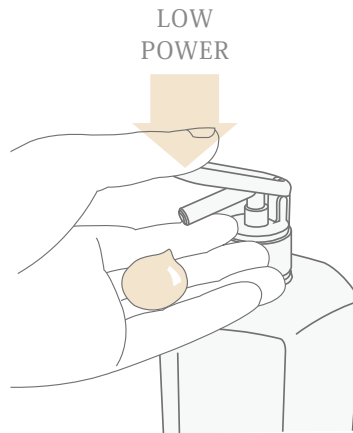

PD-0928LV Pump

Operates with the lightest pressure with the use of the lever principal

NEW

New pump with single-handed operation offers both style and convenience.

Lever-type dispensing pump with an innovative design that allows easy dispensing with a single hand. This new design provides both visual impact and convenient functionality.