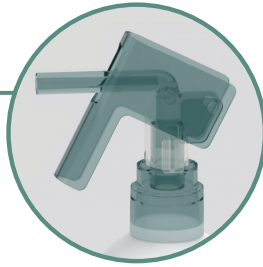

Easily dispense a set amount with single-handed operation. Stylish and compact trigger pump

Develop new markets

Innovative, never seen before design.

Ideal when a set dose is required

0.5cc with each trigger pull. Set amount dispensed with ease.

Newly developed compact trigger pump

Easy dispensing with a single hand with minimal pressure.

PD-P0524TL

PD-P0524TL Series

Develop new markets. Trigger-type lotion dispenser with single-handed operation.

Trigger-type lotion dispenser with an innovative design that offers the potential to develop new markets. It is easy to hold with one hand even for those with smaller hands, and the application of the lever principal means that only the lightest of pressure is required to operate.

Comes with a locking clip making it possible to take on the go.

Decoration can be employed to develop an elegant image

Printing is possible on the side of the trigger

PD-P0524TL

Neck finish : 24/410

Dose : 0.5cc