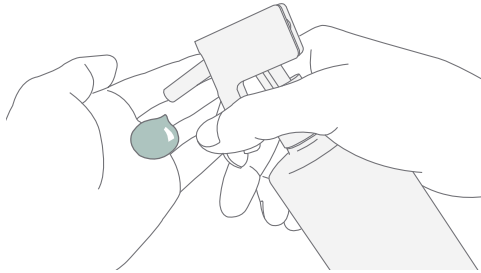

Easily dispense a set amount with single-handed operation. Stylish and compact trigger pump

Develop new markets

Innovative, never seen before design.

Ideal when a set dose is required

0.5cc with each trigger pull. Set amount dispensed with ease.

Newly developed compact trigger pump

Easy dispensing with a single hand with minimal pressure.

PD-P0524TL

PD-P0524TL Series

Develop new markets. Trigger-type lotion dispenser with single-handed operation.

Trigger-type lotion dispenser with an innovative design that offers the potential to develop new markets. It is easy to hold with one hand even for those with smaller hands, and the application of the lever principal means that only the lightest of pressure is required to operate.

Comes with a locking clip making it possible to take on the go.

Decoration can be employed to develop an elegant image

Printing is possible on the side of the trigger

PD-P0524TL

Neck finish : 24/410

Dose : 0.5cc