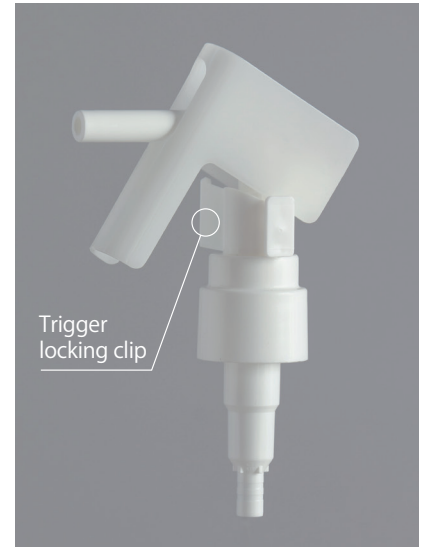

Easily dispense a set amount with single-handed operation. Stylish and compact trigger pump

Develop new markets

Innovative, never seen before design.

Ideal when a set dose is required

0.5cc with each trigger pull. Set amount dispensed with ease.

Newly developed compact trigger pump

Easy dispensing with a single hand with minimal pressure.

PD-P0524TL

PD-P0524TL Series

Develop new markets. Trigger-type lotion dispenser with single-handed operation.

Trigger-type lotion dispenser with an innovative design that offers the potential to develop new markets. It is easy to hold with one hand even for those with smaller hands, and the application of the lever principal means that only the lightest of pressure is required to operate.

Comes with a locking clip making it possible to take on the go.

Decoration can be employed to develop an elegant image

Printing is possible on the side of the trigger

PD-P0524TL

Neck finish : 24/410

Dose : 0.5cc